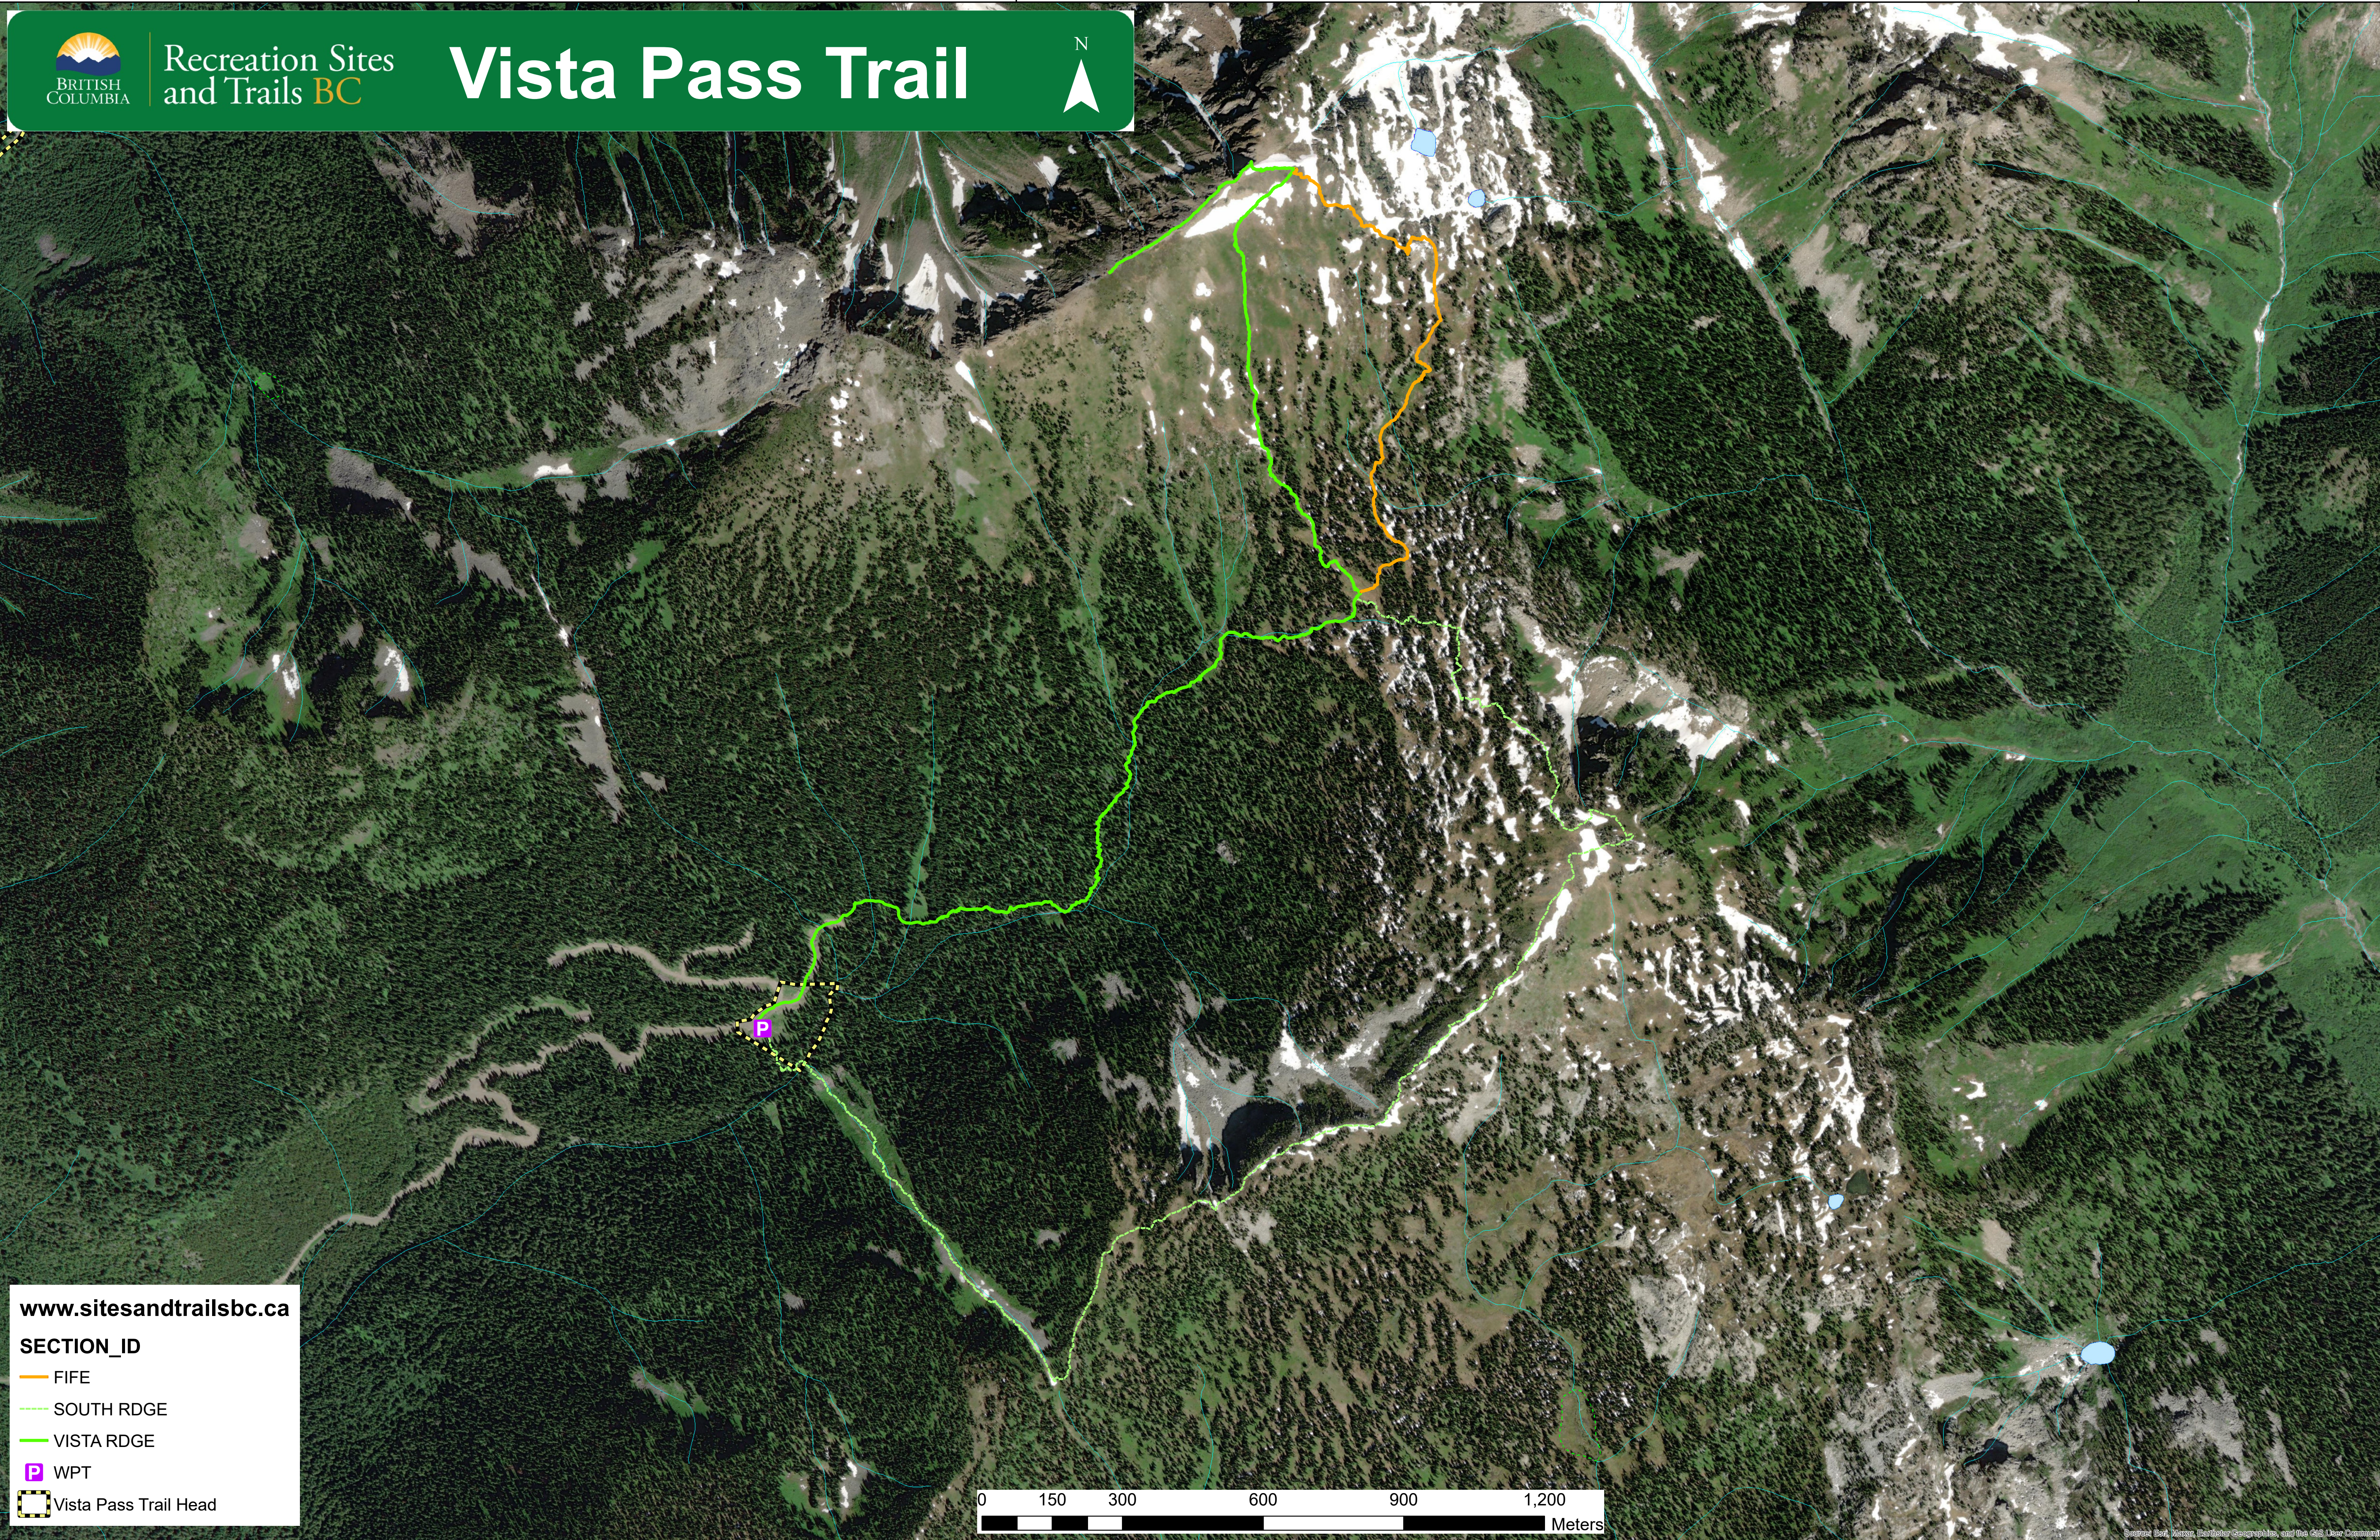

Vista Pass Trail

www.sitesandtrailsbc.ca

SECTION_ID

- FIFE
- SOUTH RDGE
- VISTA RDGE

- P WPT
- Vista Pass Trail Head